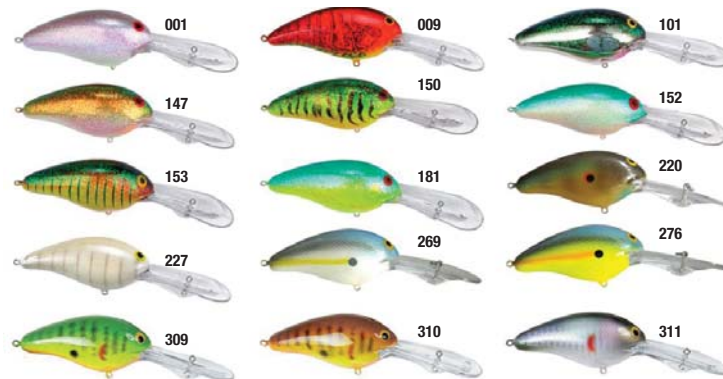

Stock No. 102631 5.29

NORMAN BABY N

1/4 oz., body length 2", runs 3-5 ft. deep
Colors Available: 009, 101, 147, 150, 152, 153, 181, 220, 269, 311

Stock No. 102632 5.29

STRIKE PRO FLEX X

Strike Pro Flex X uses the same bike chain joint system as used on the Flex Phantom. Flex X is 4 1/4" long, 3/4 oz. slow sinking. Use shallow or deep.

Colors: (10) Black Diamond, (46) Gold Black Back, (71) Trout, (101) Blue Diamond 10B, (104) Red Head Diamond, (500) Grey Ghost, (930) Indigo Tiger, (946) Bunker, (954) Firetiger Bit.

Stock No. 102555 11.99
Specify color on order.

STRIKE PRO CRANKEE II

Floating Crankbait dives up to 3' on retrieve. 2 3/8" long, 3/8 oz.
Colors: (01) Pearl, (21) Gold Green Tiger, (146) Bronze Back, (346) Brown Ghost, (371) Green Bass, (905) River Minnow Ghost

Stock No. 102560 6.42
Specify color on order.

NORMAN DEEP BABY N

1/4 oz., body length 2", runs 6-8 ft. deep
Colors Available: All Colors

Stock No. 102633 5.29

NORMAN DD14

5/8 oz., body length 3", runs 12-14 ft. deep
Colors Available: 009, 101, 147, 150, 152, 153, 181, 220, 269, 311