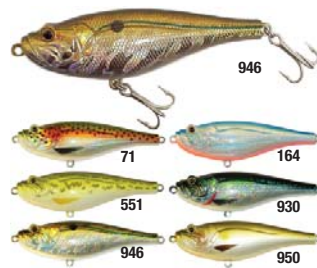

Stock No. 15228812.95

LARGEMOUTH BASS

The most knowledgeable group of bass fishing experts ever assembled blend bass biology with lifetime experience and explain the steps that lead to a lifetime of fishing success. Softcover book, 336 pages.

Stock No. 15228912.95

SPRO ARUKU SHAD

5/8 oz., 3", Premium Gamakatsu Hook Colors: (01) Blue Shiner, (05) Magic Tiger, (06) Perch, (08) Wild Shiner, (10) Old Glory, (11) Spooky Shad Complete Color Chart is on our web site.

ARUKU SHAD ... Stock No. 102522 6.49

STRIKE PRO DEKA BASS

Realistic Surface/Wake Lure 3" long, 7/8 oz. skips and darts like a wounded bait fish.

Colors: (71) Trout, (164) Baby Blue Diamond, (551) Baby Bass, (930) Indigo Tiger, (946) Peanut Bunker, (950) Ayu

Stock No. 1025566.97
Specify color on order.

SPRO SWIM BAIT BBZ-1

Premium 8" Swim Bait. Rigged with Gamakatsu Hooks. Available in Floating and Slow Sinking Models.

Colors: (02) Rainbow Trout, (03) Silver Fish
BBZ-1 Floating ... Stock No. 102525 .. 33.86
BBZ-1 Slow Sinking . Stock 102526 .. 33.86