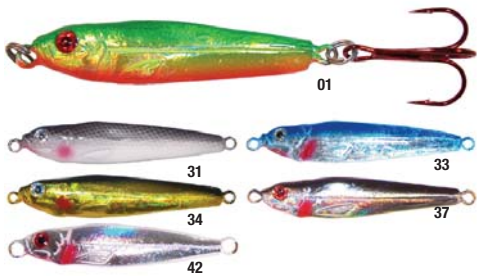

JIG'N SHAD SPOON

3-D eyes, Premium Treble Hook, 1 lure/pkg.

Colors: (01) Chartreuse, (12) Holographic Chrome SSH, (13) Holographic Gold, (14) Holographic Clown CSH, (15) Pearl, (16) Pearl Dots. Specify color on order.

| Stock No. | Size Oz. | Price |
|-----------|----------|-------|
| 103682 | 1/2 | 2.69 |
| 103683 | 3/4 | 2.79 |
| 103684 | 1 | 2.89 |
| 103685 | 2 | 2.99 |

JIG'N MINNOW

3-D Eyes, Treble Hook, 1 lure/pkg.

Colors: (01) Firetiger FTH, (31) Pearl Shad, (33) Chrome Blue BSH, (34) Gold Shad GSH, (37) Natural Chrome Shad NSH, (42) Chrome SSH. Specify color on order.

| Stock No. | Size Oz. | Price |
|-----------|----------|-------|
| 103688 | 1/2 | 2.69 |
| 103689 | 1 | 2.89 |
| 103690 | 1-1/2 | 3.19 |
| 103691 | 2 | 3.39 |

| Stock No. | Size Oz. | Price |
|-----------|----------|-------|
| 103703 | 1/4 | 1.89 |
| 103704 | 3/8 | 1.99 |

SWITCHBLADE SPOON

3-D eyes, Premium Hooks, 3 line tie positions, 1 lure/pkg.

Colors: (33) Chrome Blue BSH, (35) Fire Tiger FTH, (37) Natural Chrome Shad NSH, (42) Chrome SSH. Specify color on order.